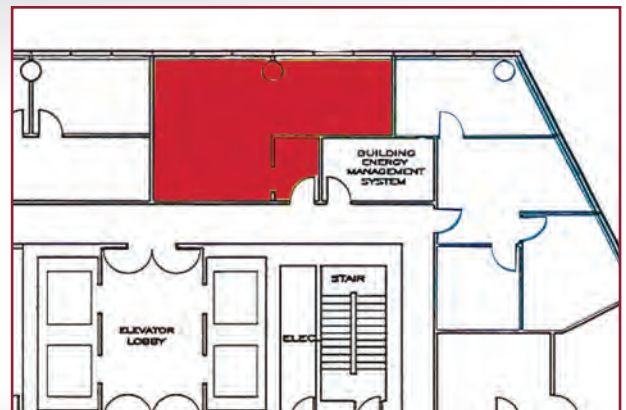

# Suite 300

## Ho-Chunk Centre

▶ 619 RSF    ▶ 1 ROOM

**Suite 300 - 600 4th St. Sioux City, IA 51101**  
**\$12.90 per sf. Gross.**

619 rsf. One large room with small entryway. Could be combined with Suite 301 for a total of 1,428 rsf. (There is an existing door between Suite 300 and Suite 301.)